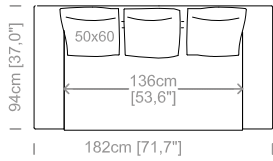

Suspensions: elastic belts.

Feet: plastic feet, height 0,8".

Cover: in fabric, microfiber, artificial leather, completely removable. Available in real leather (removable cushions covers).

Dimensions: the sofas are made with supple, elastic upholstery and padding, therefore sizes may vary by up to +/- 3 cm.

Cuscini e supporti schienale inclusi
 Back cushions and support panels included
 Le misure sono espresse in centimetri e [pollici]
 All dimensions are in centimeters and [inches]

Divano 3 posti
3 seater sofa