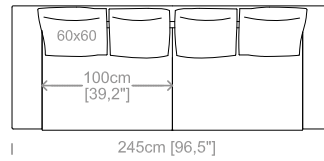

Suspensions: elastic belts.

Feet: plastic feet, height 0,8".

Cover: in fabric, microfiber, artificial leather, completely removable. Available in real leather (removable cushions covers).

Dimensions: the sofas are made with supple, elastic upholstery and padding, therefore sizes may vary by up to +/- 3 cm.

Cuscini e supporti schienale inclusi
 Back cushions and support panels included
 Le misure sono espresse in centimetri e [pollici]
 All dimensions are in centimeters and [inches]

Divano 3 posti
3 seater sofa

Divano 4 posti
4 seater sofa

Divano 4 posti maxi
4 maxi seater sofa

Laterale 2 posti
2 seater lateral element

Laterale 3 posti maxi
3 maxi seater lateral element

Laterale 4 posti
4 seater lateral element

Chaise longue
Chaise longue