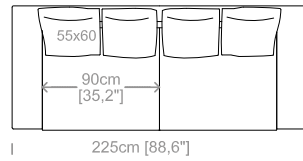

Divano 4 posti
4 seater sofa