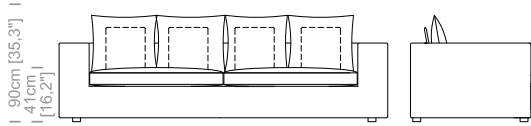

Molleggio: cinghie elastiche.

Piedini: in plastica, altezza 2cm.

Rivestimento: in tessuto, microfibra, ecopelle, completamente sfoderabile. Disponibile in vera pelle (rivest. cuscini sfoderabile).

Dimensioni: essendo divani prodotti con imbottiture elastiche, le misure di ingombro possono variare entro i limiti compresi tra +/- 3 cm.

Suspensions: elastic belts.

Feet: plastic feet, height 0,8".

Cover: in fabric, microfiber, artificial leather, completely removable. Available in real leather (removable cushions covers).

Dimensions: the sofas are made with supple, elastic upholstery and padding, therefore sizes may vary by up to +/- 3 cm.

Cuscini e supporti schienale inclusi
 Back cushions and support panels included
 Le misure sono espresse in centimetri e [pollici]
 All dimensions are in centimeters and [inches]

Divano 3 posti
3 seater sofa